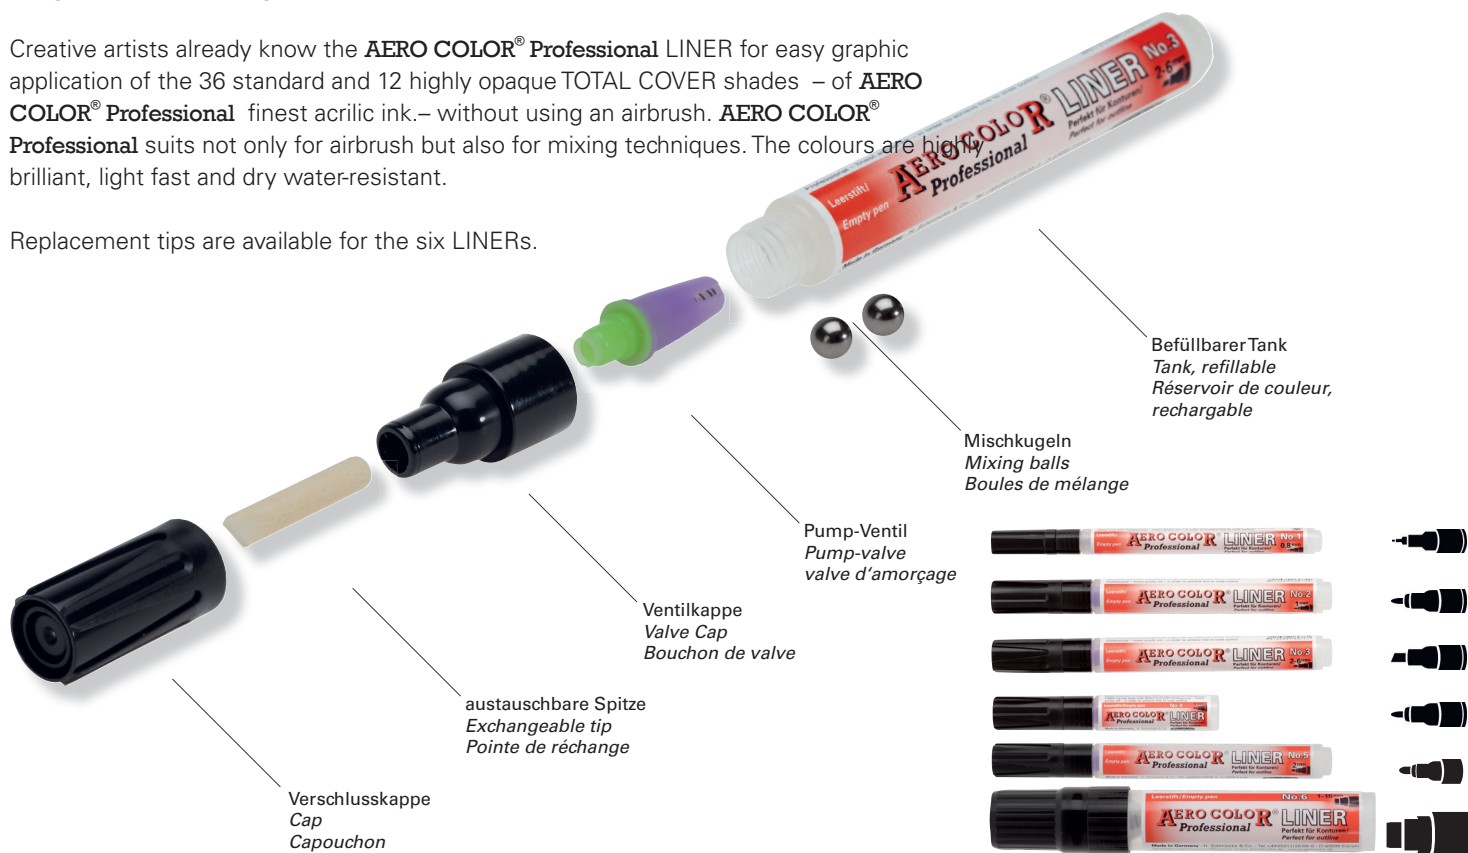

Replacement tips for six AERO COLOR® Professional LINER!

Creative artists already know the **AERO COLOR® Professional LINER** for easy graphic application of the 36 standard and 12 highly opaque TOTAL COVER shades – of **AERO COLOR® Professional** finest acrylic ink. – without using an airbrush. **AERO COLOR® Professional** suits not only for airbrush but also for mixing techniques. The colours are highly brilliant, light fast and dry water-resistant.

Replacement tips are available for the six LINERS.

How to change the tips of the AERO COLOR® Professional LINER:

LINER No. 1, No. 3 and No. 5:

- Unscrew LINER cap including valve cap with caution.
- Hold the valve of the LINER and withdraw the tip in forward direction.
- Assemble the new tip.
- Afterwards reassemble the valve cap and the LINER cap and screw it tightly.

LINER No. 2, No. 4 and No. 6:

- Take off the LINER cap.
- Unscrew the valve cap with caution.
- Press the tip incl. the cellular foam out of the valve cap (be careful, both is soaked with colour).
- Reassemble the new tip and the cellular foam, then insert the tip (in forward direction) into the valve cap.
- Afterwards reassemble the valve cap and the LINER cap.

Please note for all kind of LINER:

- Shake well the reassembled and closed LINER and press the tip (gently and with caution) until the colour appears in the tip – done!

Further useful advice:

- When starting, it is advisable to go ahead with caution when exchanging the tips. We recommend you to protect the workplace and to wear protective gloves as **AERO COLOR® Professional** dries water-resistant!
- Store the tank of the LINER – when dismantled – upright in a jar in order to avoid that the colour or the 2 mixing balls spill out of the LINER.
- Activate the refilled LINER on a separate paper - not on your artwork.