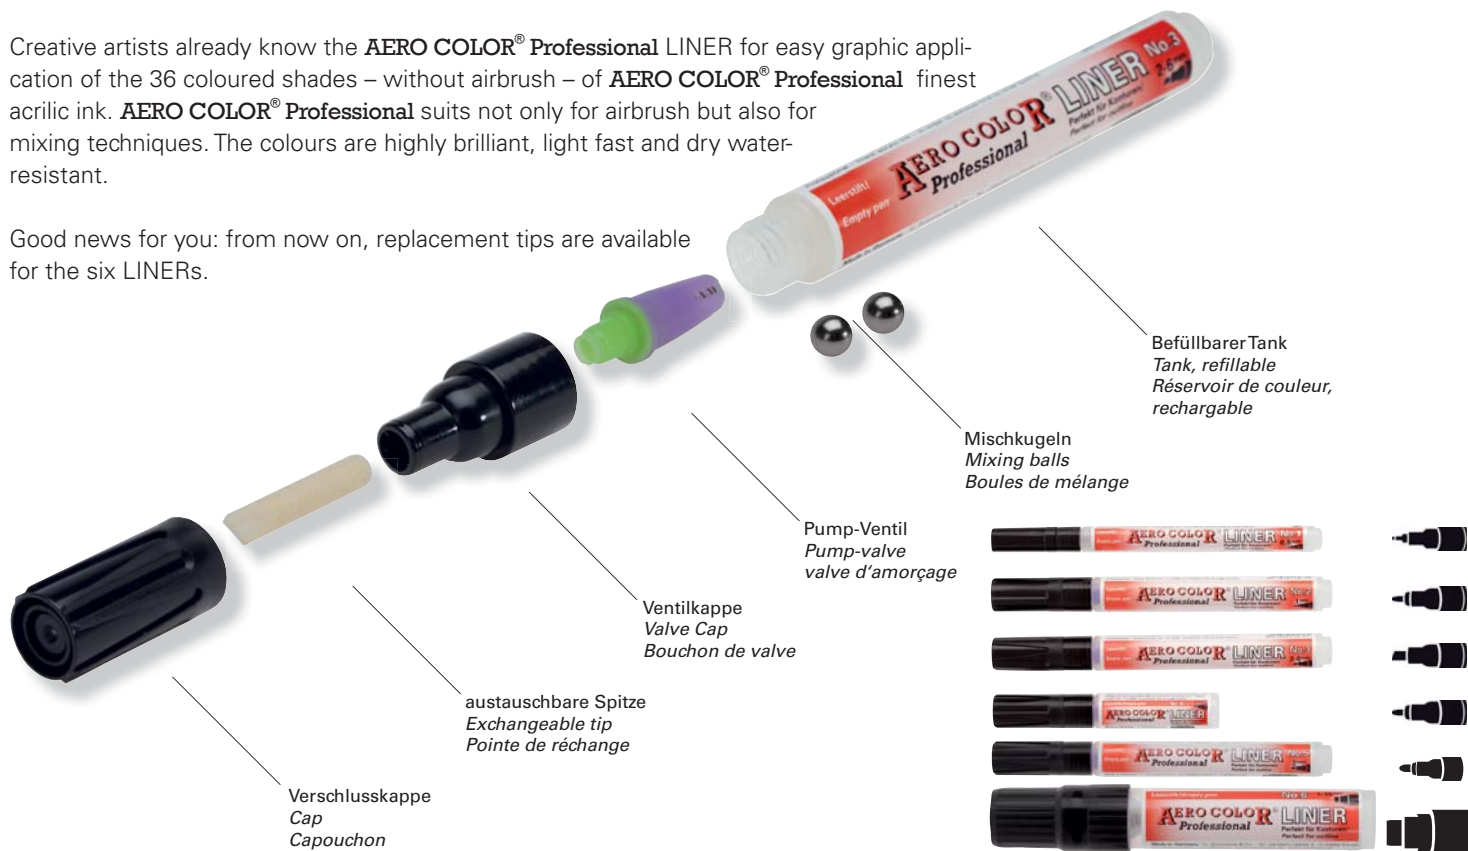

Now available: Replacement tips for six AERO COLOR® Professional LINER!

Creative artists already know the **AERO COLOR® Professional LINER** for easy graphic application of the 36 coloured shades – without airbrush – of **AERO COLOR® Professional** finest acrylic ink. **AERO COLOR® Professional** suits not only for airbrush but also for mixing techniques. The colours are highly brilliant, light fast and dry water-resistant.

Good news for you: from now on, replacement tips are available for the six LINERs.

How to change the tips of the AERO COLOR® Professional LINER:

LINER No. 1, No. 3 and No. 5:

- Unscrew LINER cap including valve cap with caution.
- Hold the valve of the LINER and withdraw the tip in forward direction.
- Assemble the new tip.
- Afterwards reassemble the valve cap and the LINER cap and screw it tightly.

LINER No. 2, No. 4 and No. 6:

- Take off the LINER cap.
- Unscrew the valve cap with caution.
- Press the tip incl. the cellular foam out of the valve cap (be careful, both is soaked with colour).
- Reassemble the new tip and the cellular foam, then insert the tip (in forward direction) into the valve cap.
- Afterwards reassemble the valve cap and the LINER cap.

Please note for all kind of LINER:

- Shake well the reassembled and closed LINER and press the tip (gently and with caution) until the colour appears in the tip – done!

Further useful advice:

- When starting, it is advisable to go ahead with caution when exchanging the tips. We recommend you to protect the workplace and to wear protective gloves as **AERO COLOR® Professional** dries water-resistant!
- Store the tank of the LINER – when dismantled – upright in a jar in order to avoid that the colour or the 2 mixing balls spill out of the LINER.
- Activate the refilled LINER on a separate paper - not on your artwork.